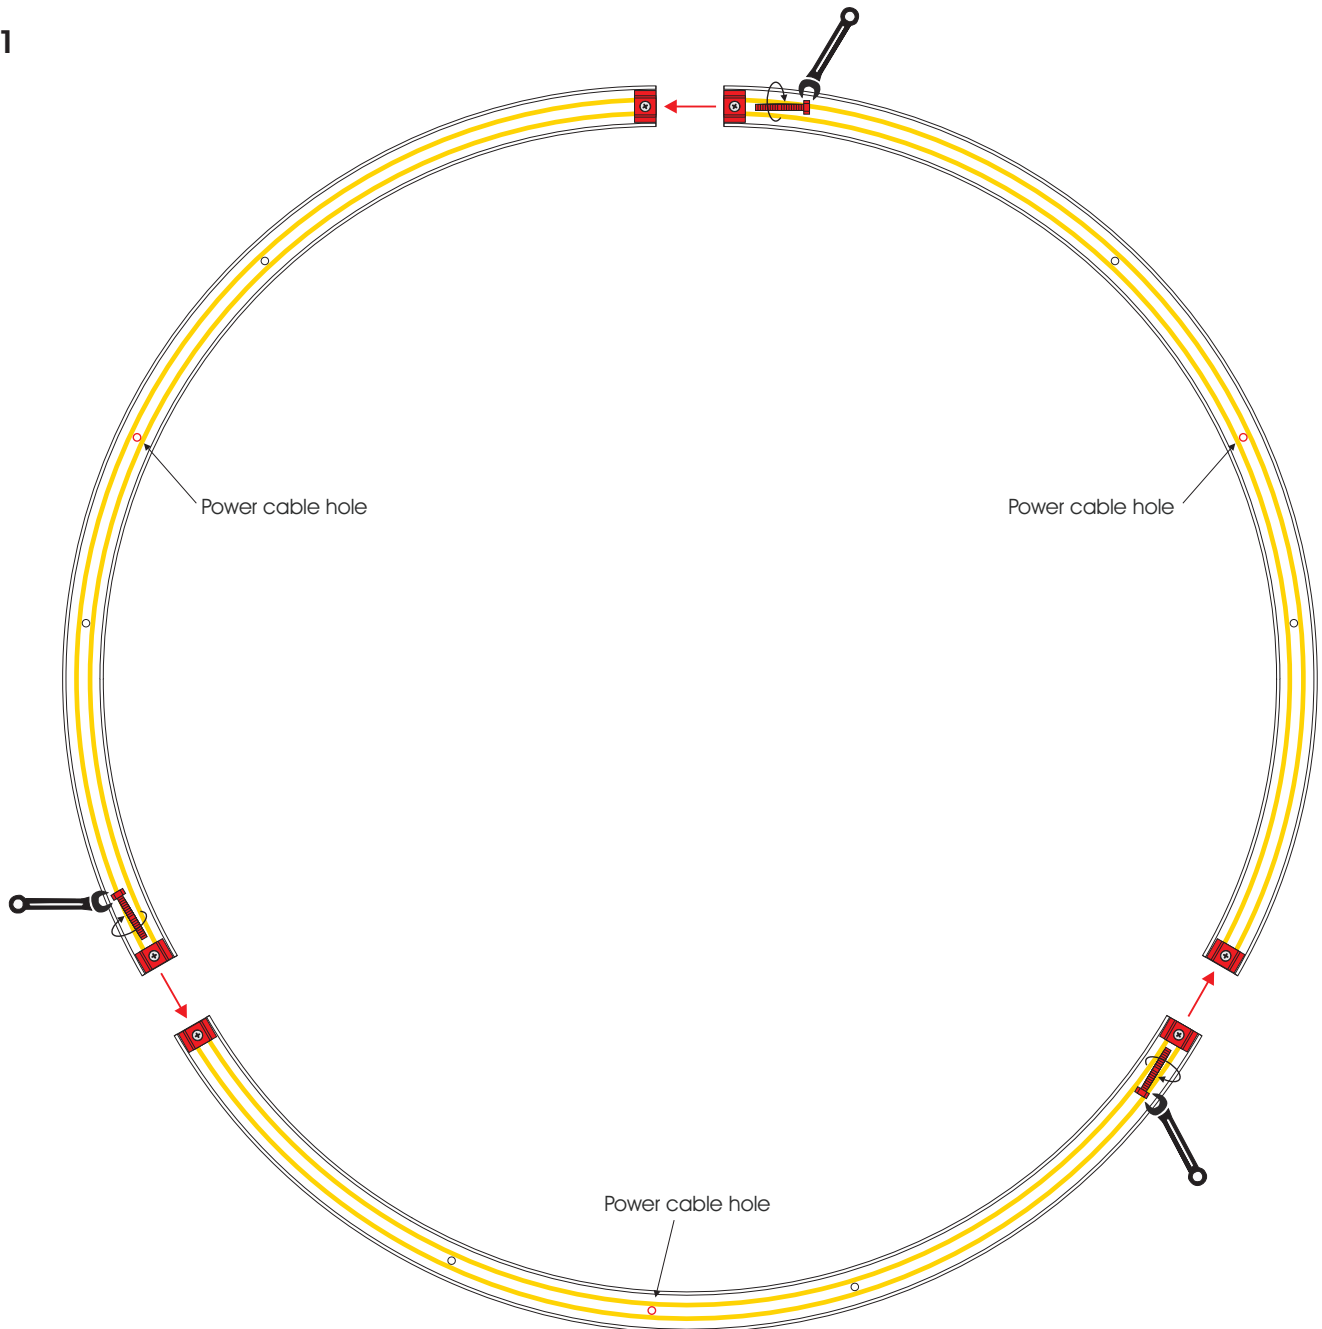

CLICK IT ROUND Surface Track
CLK.155,156,157,158,159,160,161,162

Installation Manual

1

2

3

4

5

6

7

8