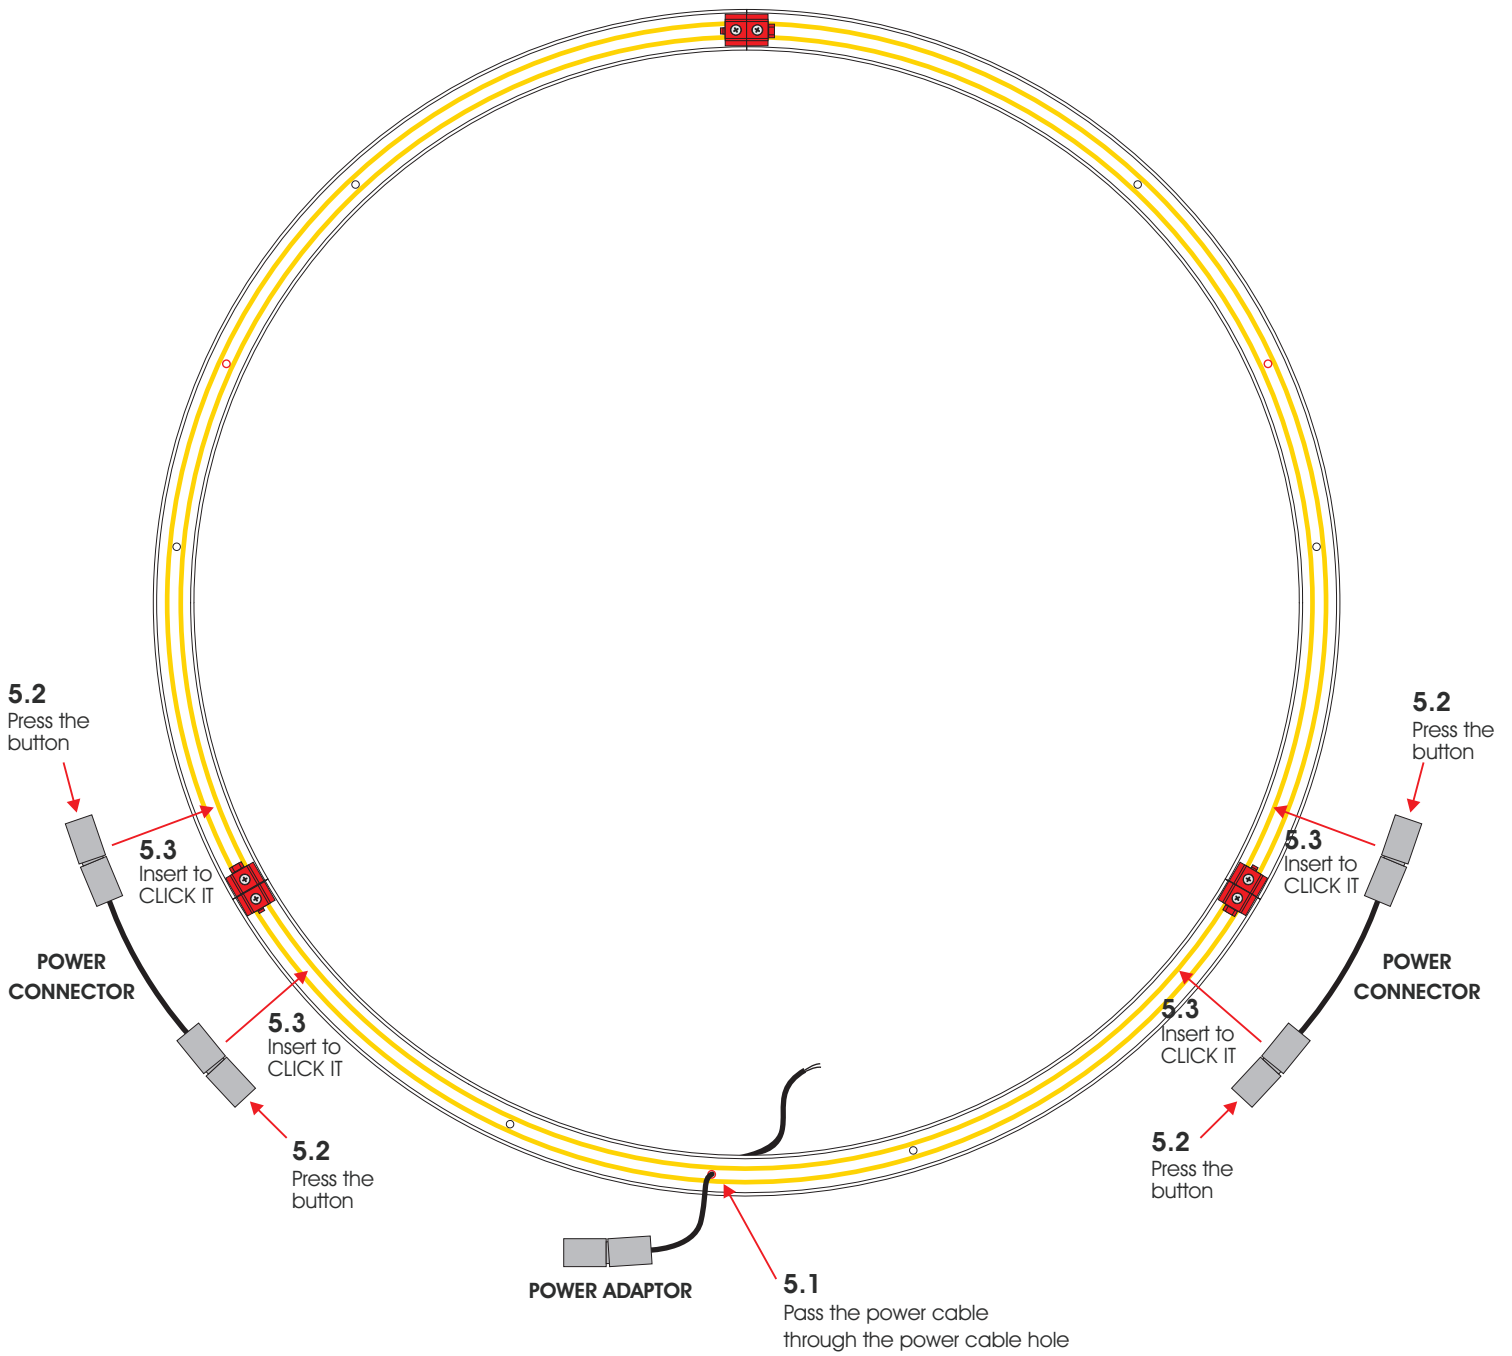

CLICK IT ROUND Surface Track
CLK.155,156,157,158,159,160,161,162

Installation Manual

1

2

3

4

5

6

7

8